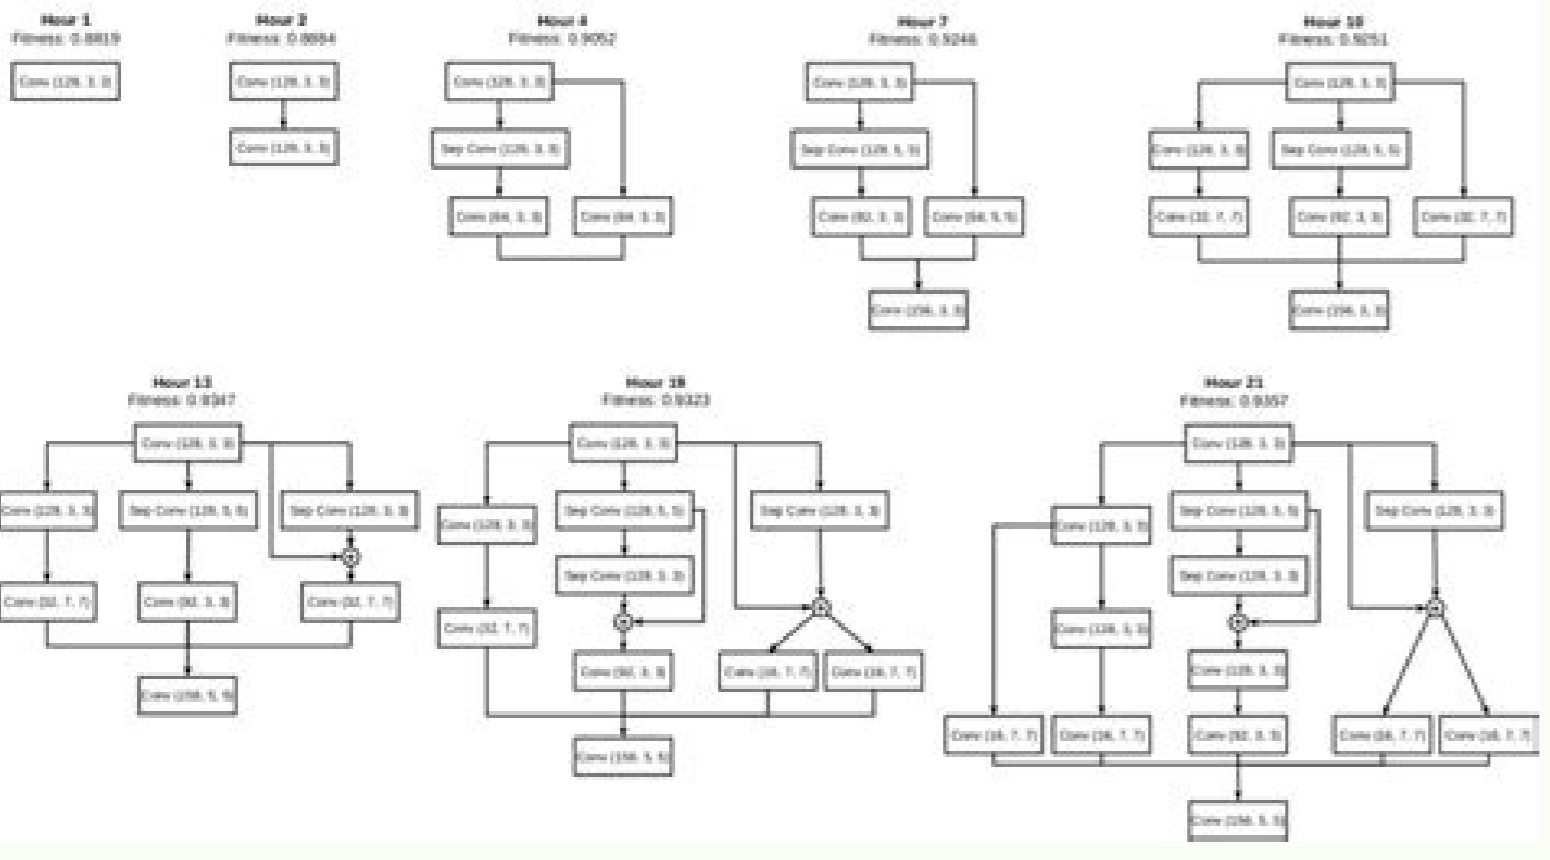

EXTRA CREDIT PROBLEM
ANSWER ALL QUESTIONS.

Little Richard Services Company	
Trial Balance	
12/31/2000	
Cash	56,670
Accounts receivable	87,100
Inventory	60,500
Supplies	3,930
Prepaid rent	4,000
Furniture and Fixtures	25,500
Accumulated depreciation	21,200
Accounts payable	46,340
Salaries payable	
Interest payable	
Unearned sales revenue	3,500
Note payable, Long term	35,000
Little Richard, capital	23,680
Little Richard, withdrawals	48,000
Sales revenue	346,700
Sales discount	10,300
Sales returns and allowances	8,200
Purchases	175,300
Purchases discount	6,000
Purchases returns and allowances	7,430
Freight in	9,300
Salaries expense	82,750
Rent expense	7,000
Depreciation expense	
Utilities expense	5,800
Supplies expense	
Interest expense	2,900
TOTAL	$489,850

Flexible budget questions and answers acca.